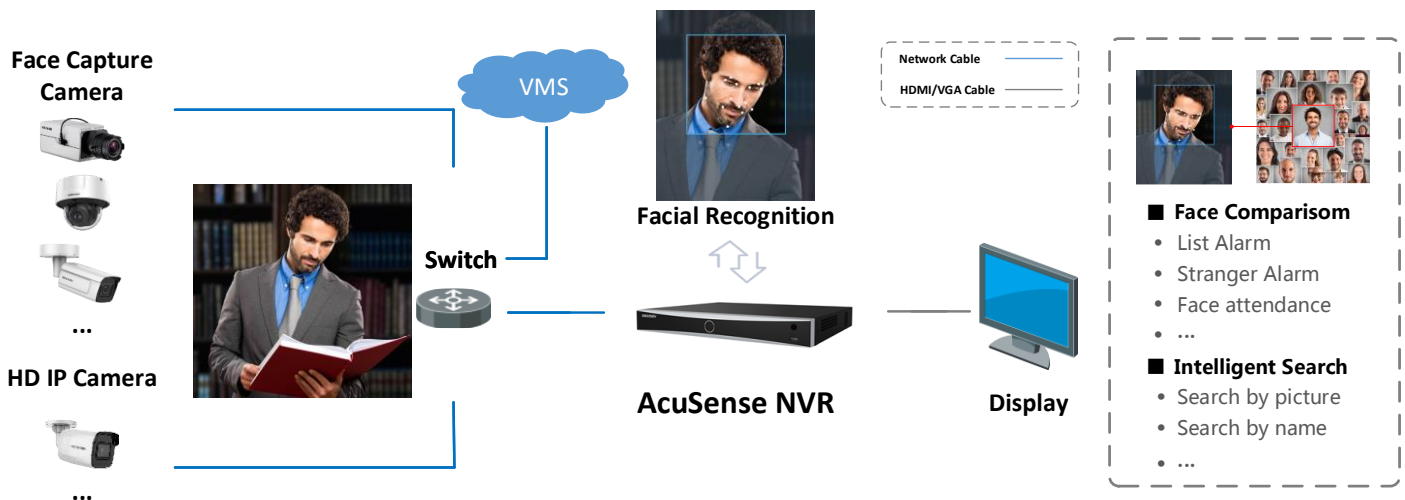

Network & Ethernet Access

- 16 independent PoE network interfaces
- 1 self-adaptive 10/100/1000 Mbps Ethernet interfaces
- Hik-Connect & DDNS (Dynamic Domain Name System) for easy network management
- Smooth streaming technology
- Support web access without plug-in

Typical Application

Facial Recognition and Face Picture Comparison

Modeling and analyzing face pictures captured by cameras. Realize blacklist alarm and stranger alarm via face picture library. Search target people by picture and name features.